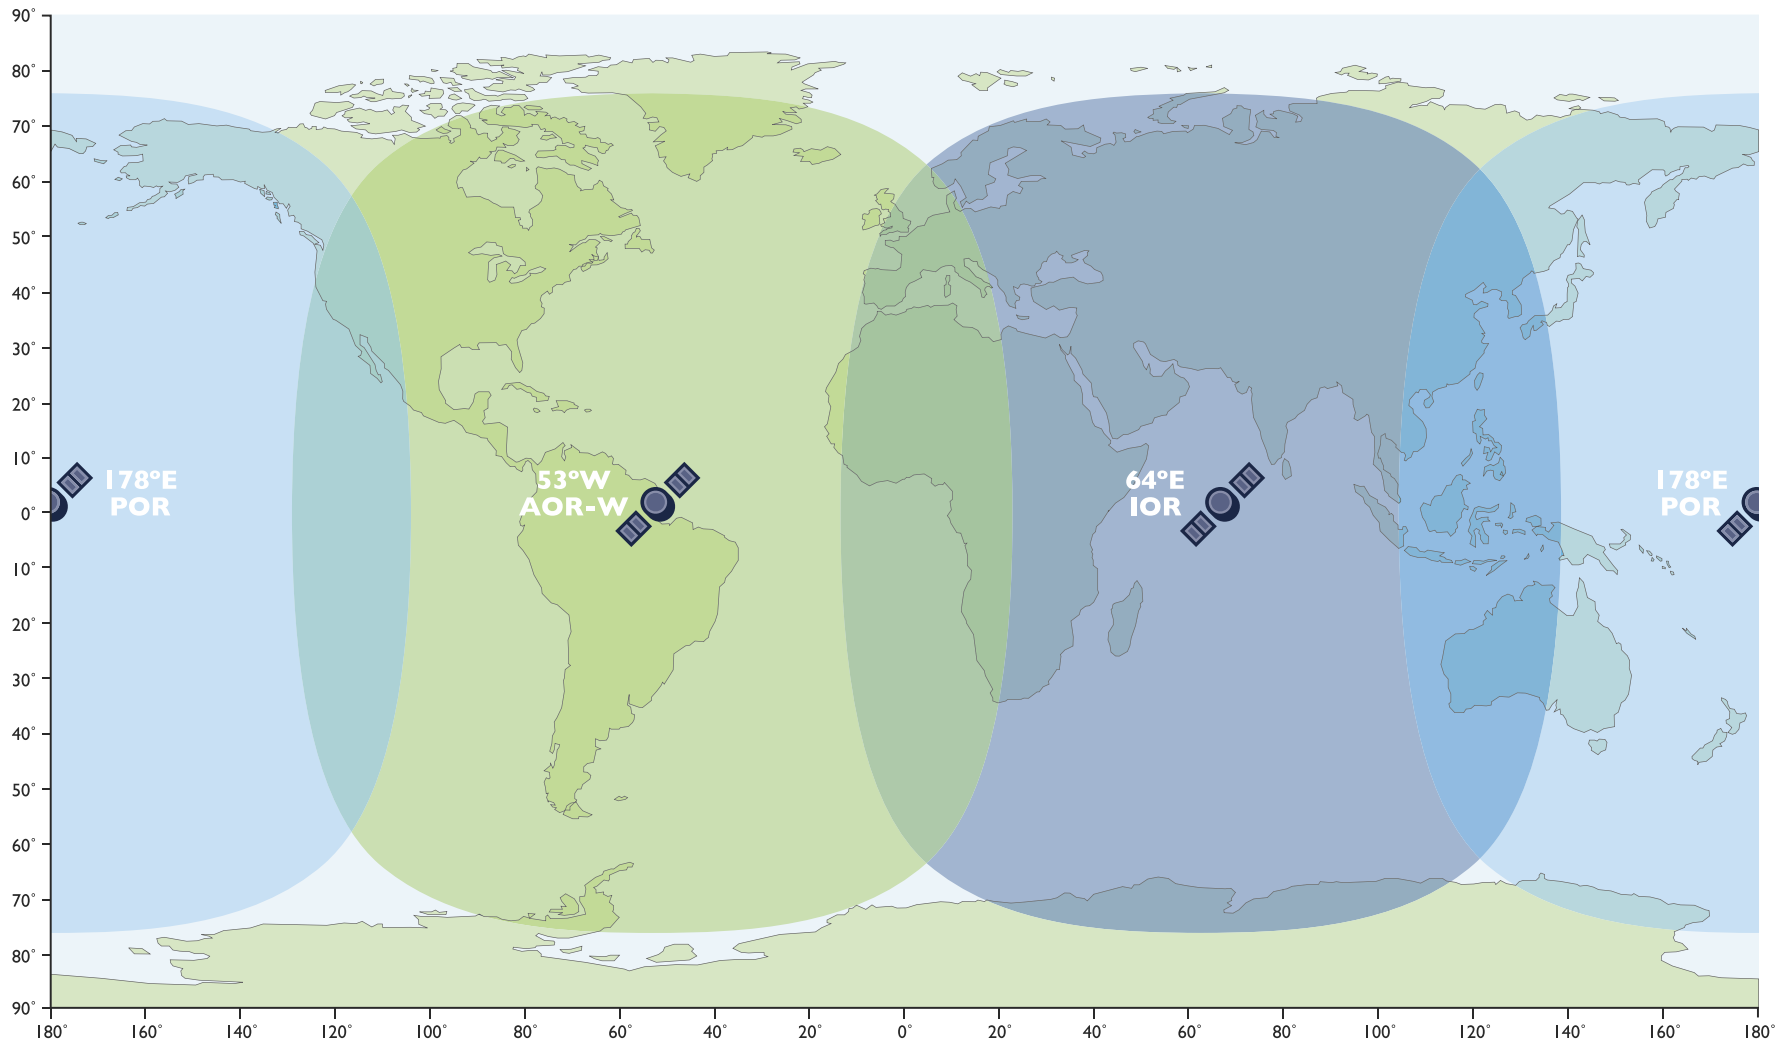

Inmarsat BGAN coverage

- F1 I-4 satellite
- F2 I-4 satellite
(Planned by mid 2006)
- F3 I-4 satellite
(To be defined)

The map depicts Inmarsat's expectations of coverage, but does not represent a guarantee of service. The availability of service at the edge of coverage areas fluctuates depending on various conditions. The launch of the F-3 satellite will be determined in due course.